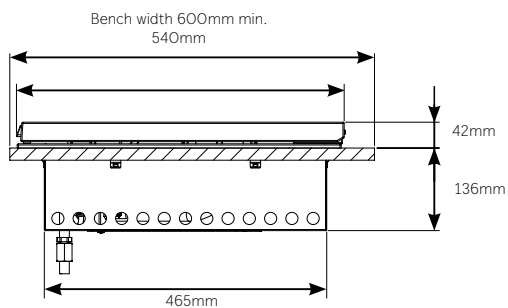

SIGNATURE PROLINE PRODUCT AND CUT-OUT DIMENSIONS

BSW318SA

Vent 250mm x 25mm (required when installed separately to barbecue)

BSL158SA

BSH158SA