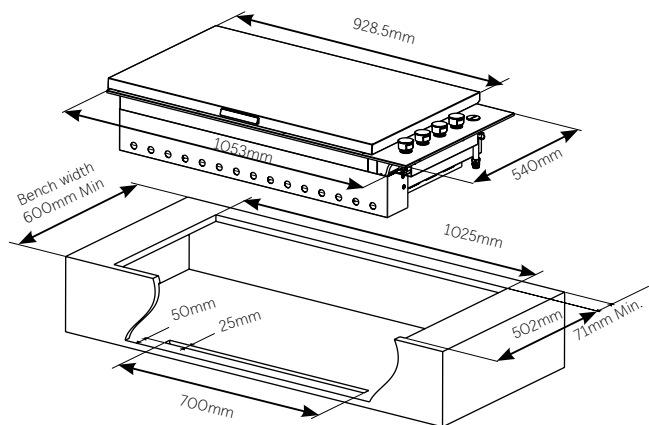

SIGNATURE PROLINE PRODUCT AND CUT-OUT DIMENSIONS

BSW318SA

Vent 250mm x 25mm (required when installed separately to barbecue)

BSL158SA

BSH158SA