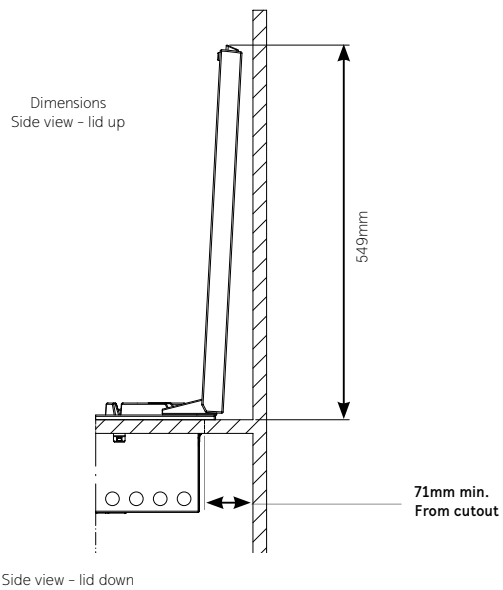

SIGNATURE PROLINE PRODUCT AND CUT-OUT DIMENSIONS

BSW318SA

Vent 250mm x 25mm (required when installed separately to barbecue)

BSL158SA

BSH158SA