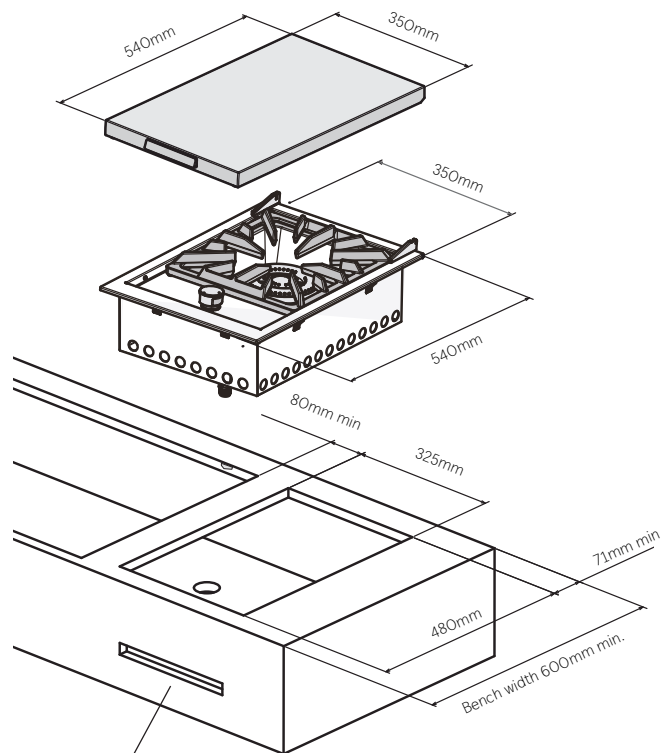

SIGNATURE PROLINE PRODUCT AND CUT-OUT DIMENSIONS

BSW318SA

Vent 250mm x 25mm (required when installed separately to barbecue)

BSL158SA

BSH158SA